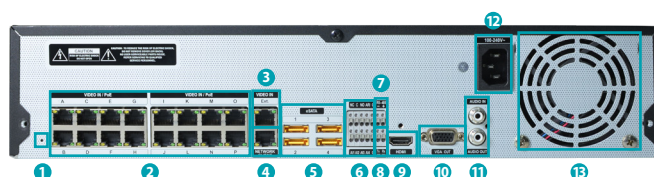

DIMENSIONS

(Unit - mm)

1 Factory Reset Button	7 RS-485 Port	13 Vent
2 Video In / PoE Ports	8 RS-232 Port	
3 Video In / Ext. Port	9 HDMI Out Port	
4 Network Port	10 VGA Out Port	
5 eSATA Ports	11 Audio Ports	
6 Alarm Connection Ports	12 Power In Port	

ACCESSORIES (OPTIONAL)